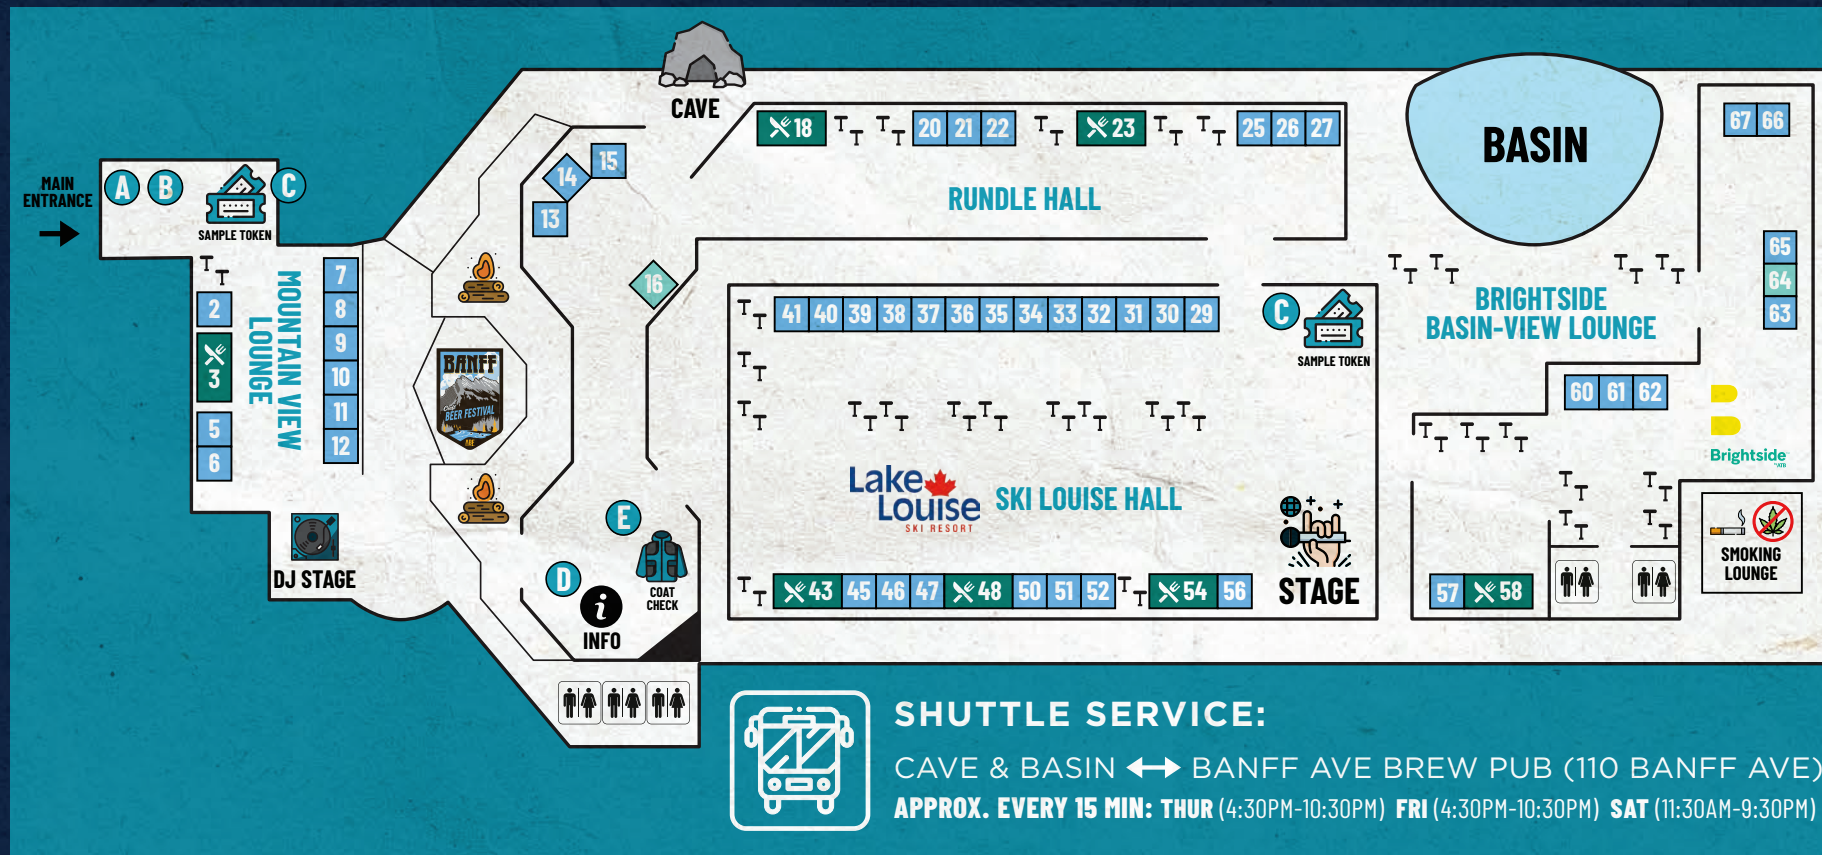

## Craft BEER FESTIVAL

THE WORLD'S MOST BEAUTIFUL BEER FESTIVAL  
**NOVEMBER 21-23, 2019**  
 AT CAVE & BASIN NATIONAL HISTORIC SITE, BANFF

### SAMPLING VENDORS (Beer, Cider, Spirits, Non-Alcoholic Drinks)

<b>MOUNTAIN VIEW LOUNGE</b>	20 EAU CLAIRE DISTILLERY	37 THE GRIZZLY PAW BREWING CO.	<b>BRIGHTSIDE - BASIN VIEW LOUNGE</b>
12 COLD GARDEN BEVERAGE CO.	15 FAT UNICORN BREWERY	46 HALF HITCH BREWING CO.	60 ANNEX ALE PROJECTS
25 COMMON CROWN BREWING CO.	27 GOOD MOOD BREWERY	33 HELL'S BASEMENT BREWERY	62 BANDED PEAK BREWING
10 THE DANDY BREWING CO.	14 ORIGIN MALTING + BREWING CO.	43 KUMA YAMA SUSHI BAR + RAMEN ✕	57 BLINDMAN BREWING
6 EVIL CORPORATION BREWING	26 SAWBACK BREWING CO.	50 NEW LEVEL BREWING	65 GRIZZLY PAW LOCALLY CRAFTED COCKTAILS
2 MARDA LOOP BREWING	22 SOMETHING BREWING	48 NOURISH BISTRO ✕	66 INNER CITY BREWING
11 PARK DISTILLERY	18 WALDHAUS PUB ✕	40 SIDING 14 BREWING CO.	67 OLDS COLLEGE BREWERY
7 PRAIRIE BREWING		39 SIX CORNERS BREW WORKS	58 RIM ROCK RESORT ✕
9 SHEEPDOG BREWING	<b>SKI LOUISE HALL</b>	51 SNAKE LAKE BREWING CO.	63 TROUBLED MONK BREWERY
3 SKY BISTRO - BANFF GONDOLA ✕	38 ALLEY KAT BREWING CO.	35 SNODAY SPIRITS	61 WILD LIFE DISTILLERY
8 TOWNSHIP 24 BREWING	45 BANFF AVE BREW PUB	47 TOOL SHED BREWING	
5 ZERO ISSUES BREWING	52 BIG ROCK BREWERY	31 TROLLEY 5 BREW PUB	
	29 BREWSTERS BREWING CO.	56 VILLAGE BREWING	
<b>RUNDLE HALL</b>	30 CANMORE BREWING CO.	41 WEST OF 5TH DISTILLERY	
23 BLOCK KITCHEN + BAR ✕	54 CRAVE MOUNTAIN GRILL ✕	36 WILD ROSE BREWERY	
21 CAMPIO BREWING CO.	32 DELTA BREWERY		
13 DOG ISLAND BREWING	34 FAHR		

### SPECIAL AREAS

A SAMPLE MUG	E COAT CHECK
B PRE-PURCHASE SAMPLE TOKENS	16 ABF PHOTO BOOTH
C SAMPLE TOKENS	64 BRIGHTSIDE
D INFO	

### FOOD SAMPLING VENDORS

23 BLOCK KITCHEN + BAR ✕	3 SKY BISTRO - BANFF GONDOLA ✕
54 CRAVE MOUNTAIN GRILL ✕	58 RIM ROCK RESORT ✕
43 KUMA YAMA SUSHI BAR + RAMEN ✕	18 WALDHAUS PUB ✕
48 NOURISH BISTRO ✕	